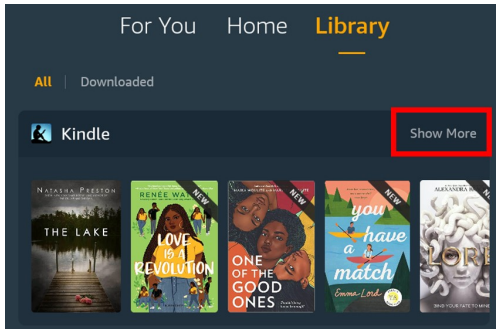

Setup:

Step 3: Open your favorite reading app or the built-in library of books.

Setup:

Step 4: To charge, please connect the charging cable to the top of the Fire Tablet.

Accessing the Built-In Library:

All Fire tablets come preloaded with a collection of eBooks already available to be read.

To access this collection, start up the Fire Tablet and select “Library” from the top toolbar on the home screen. This will display the collection of available eBooks.

Accessing the Built-In Library:

You will only be able to see a few items in the built-in library collection.

To see all available eBooks, tap “Show More” and then “OPEN KINDLE”.

Accessing the Built-In Library:

On this screen, you will be able to view the entire built-in library collection, and you will have the option to sort or filter books based on your preference.