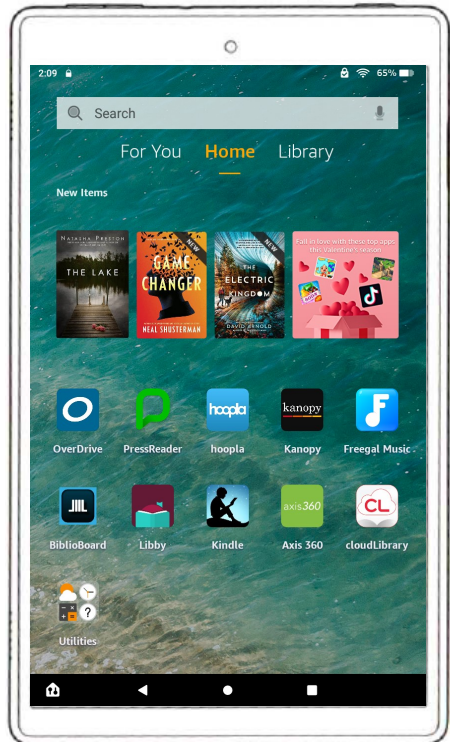

- Amazon Fire Tablet
- AC Adaptor
- USB Cable
- Amazon Fire Cover
- Carrying Case
- Quick start guide

Setup:

Step 1: Press the button on the top, right corner to power on the device.

Setup:

Step 2. Unlock the screen by swiping up.

Setup:

Step 3: Open your favorite reading app or the built-in library of books.

Setup:

Step 4: To charge, please connect the charging cable to the top of the Fire Tablet.

Accessing the Built-In Library:

All Fire tablets come preloaded with a collection of eBooks already available to be read.

To access this collection, start up the Fire Tablet and select “Library” from the top toolbar on the home screen. This will display the collection of available eBooks.

Accessing the Built-In Library:

You will only be able to see a few items in the built-in library collection.

To see all available eBooks, tap “Show More” and then “OPEN KINDLE”.

Accessing the Built-In Library:

On this screen, you will be able to view the entire built-in library collection, and you will have the option to sort or filter books based on your preference.