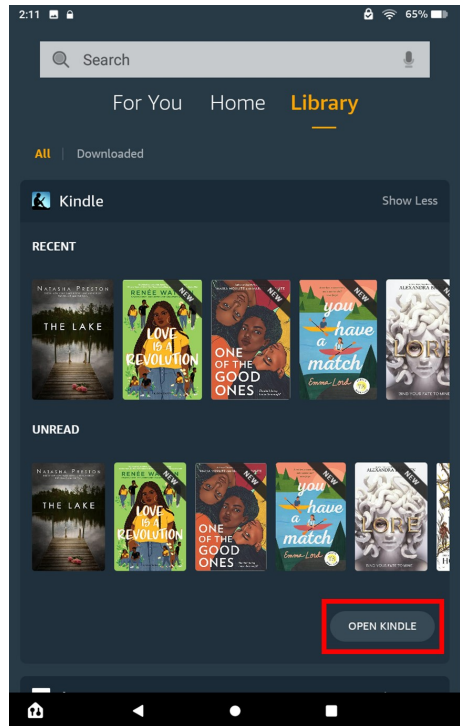

Setup:

Step 3: Open your favorite reading app or the built-in library of books.

Setup:

Step 4: To charge, please connect the charging cable to the top of the Fire Tablet.

Accessing the Built-In Library:

All Fire tablets come preloaded with a collection of eBooks already available to be read.

To access this collection, start up the Fire Tablet and select “Library” from the top toolbar on the home screen. This will display the collection of available eBooks.

Accessing the Built-In Library:

You will only be able to see a few items in the built-in library collection.

To see all available eBooks, tap “Show More” and then “OPEN KINDLE”.

Accessing the Built-In Library:

On this screen, you will be able to view the entire built-in library collection, and you will have the option to sort or filter books based on your preference.