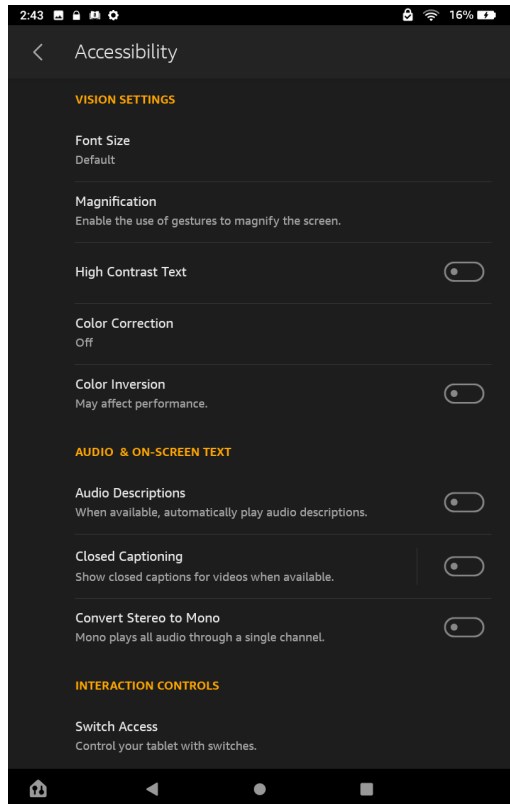

Accessibility Functions:

The Fire Tablet also provides screen magnification to allow the user to zoom in.

You may adjust the font size or color inversion to make reading more comfortable for the eyes.

Closed Captioning for videos is also available.