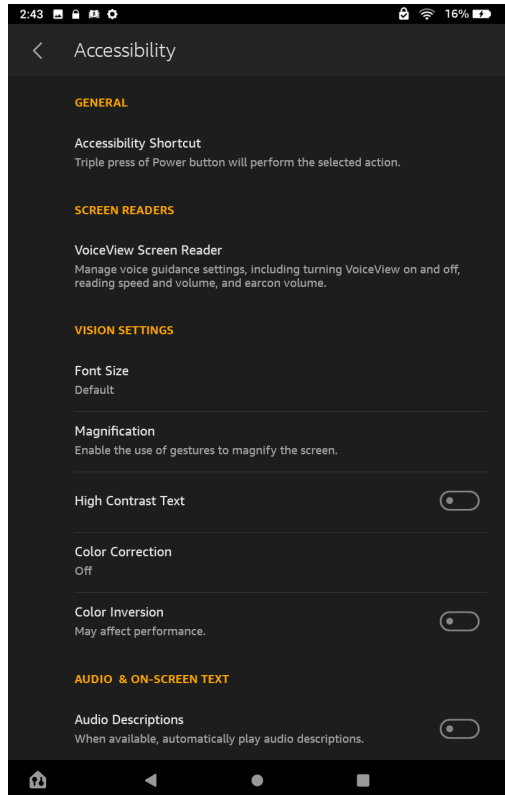

Getting Started:

If you already have a Kanopy account skip this step. Sign in with your email.

- Select Fountaindale Library from List

Then browse the collection, select your desired title and enjoy!

Accessibility Functions:

The Fire Tablet provides accessibility functions for the visually impaired, including a VoiceView Screen Reader.

While this function is turned on, the tablet will read aloud whatever was last touched on screen. To open or confirm a selection on screen, the user must double tap that same selection.