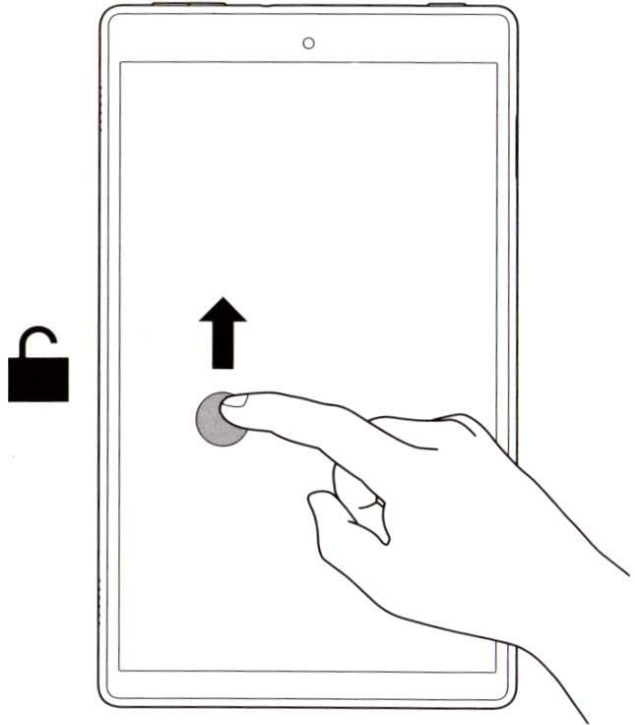

- Amazon Fire Tablet
- AC Adaptor
- USB Cable
- Amazon Fire Cover
- Carrying Case
- Quick start guide

Setup:

Step 1: Press the button on the top, right corner to power on the device.

Setup:

Step 2. Unlock the screen by swiping up.

Setup:

Step 3: Open your favorite reading app or the built-in library of books.

Setup:

Step 4: To charge, please connect the charging cable to the top of the Fire Tablet.

Accessing the Built-In Library:

All Fire tablets come preloaded with a collection of eBooks already available to be read.